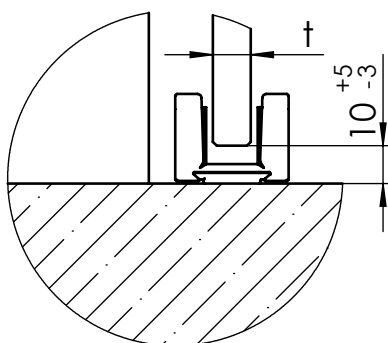

36.300
36.301
36.320

max. Door width:	2000mm
min. Door width:	990mm
max. Door height:	3000mm
max. Door weight :	80 kg
Typ of glass:	tsg/lsg 8-13,5mm
DORMOTION subsequent	optional
performed to DIN EN 1527	

A-A

A	Glass width
B	length of track
GH	Glass height
H	total height
LH	clear opening height
LW	clear opening width
t	Glass thickness
Y	71 - 17 - t
X	protrusion

Detail X (1 : 2)

Detail Y (1 : 2)

1:20

08.15

36-300